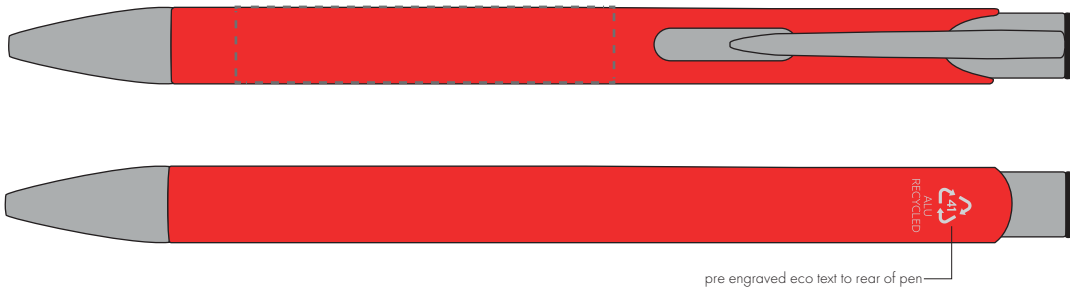

Your Ref:	Quantity:	Product Code: TPC982001
Our Ref:	Version: 1	Product Colour: RED

PRINTING CONCERNS:

We stock this item in the following colours

**PANTONE REFERENCE(S)**

● Engrave

ARTWORK SCALE 100%

ARTWORK SCALE 100%
Flat Engrave Area:
50mm x 10mm

Product Image for visualisation
- colours may vary

The dashed line is to demonstrate print area and will not appear on your printed item

PLEASE NOTE:

- All colours including print and product are for visual purposes only and should not be regarded as the actual colour of the product and print.
- Some products may vary from batch to batch and may differ from previous orders.
- The colour and texture of a product can also have an effect on the final print colour.
- By approving this order we accept that you understand these terms.